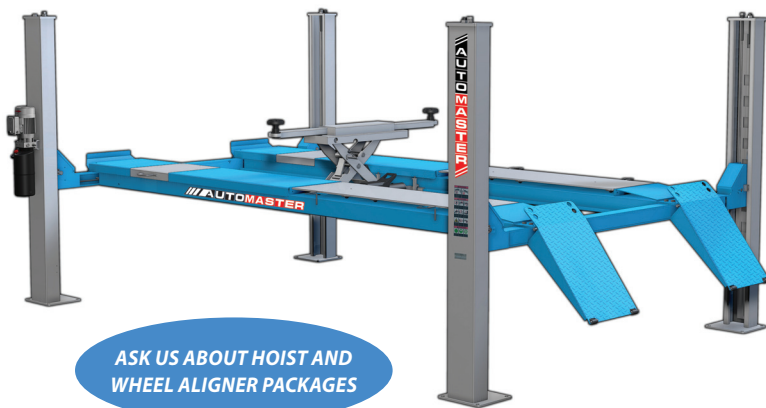

CORGHI EXACT 7 Wheel Aligner

- 0.01° data display
- Wireless Data transfer
- 10" to 26" wheel clamps
- Intuitive two key operation
- User friendly software with easy access tutor help
- Easy access to all adjustment values
- Re-chargeable AA batteries
- Graphic indications for adjustment
- Chassis measurement data
- Total toe ± 20° Half toe ± 10° Camber ± 10° Caster ± 30° King-pin ± 30° Set back ± 10°
- A first class world based databank
- User databank insert for modified vehicle data
- Customer data bank, to recall and memorize all customer data.
- Short measurement cycles, quick alignment results

Computerised wireless wheel alignment centre from Corghi with a highly competitive price. EXACT 7 is a professional wheel aligner with 8 sensors for passenger cars and vans. **Measuring sensor** with 2 high resolution cameras, electronic inclinometer and level. Wireless data transmission with 2.4 GHz industrial radio systems. Commercially available AA rechargeable batteries with recharger on unit. Extremely compact and light (just 3.2 Kg). Extremely low light sensitivity for working even in very bright light conditions. Measuring sensor body in cast aluminum for extreme precision!

ACCESSORIES SUPPLIED

- Complete set of 10" to 26" clamps
- Colour LCD Monitor
- Colour printer
- Pair of turntables
- Brake pedal depressor
- Steering wheel holder
- Corghi EXACT alignment software

ASK US ABOUT HOIST AND
WHEEL ALIGNER PACKAGES