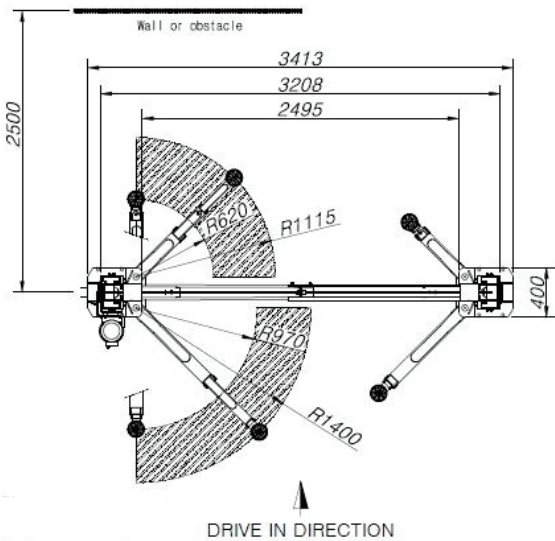

## POWERREX KOREA SL2950H Two Post Hoist

- Premium quality, feature rich, genuine 100% Korean manufactured lifts
- 3 stage front 2 stage rear arms, ultra low arm design with 80mm 4 x 4 adapters
- Automatically activating electrical locking lift with a four button control box featuring Up, Lock, Lower & Direct Down buttons plus remote control.
- High 3850mm and a low 3600mm setting for the top cross bar depending on available roof height in your workshop
- Safety shutoff bar across top of hoist
- Rubber door protection pads
- Meets Australia/NZ safety regulations
- Optional top bar 1Mtr height extension kit
- Optional base plate extensions for concrete between 100-150mm

SPECIFICATIONS	
Capacity	4500kg
Max height	1920-1975mm
Min height	93mm
Lifting time (approx) - 3PH	30-40sec
Weight	700kg
Power supply	230V or 380V
Warranty	3 Years

Not including 4x4 adapters