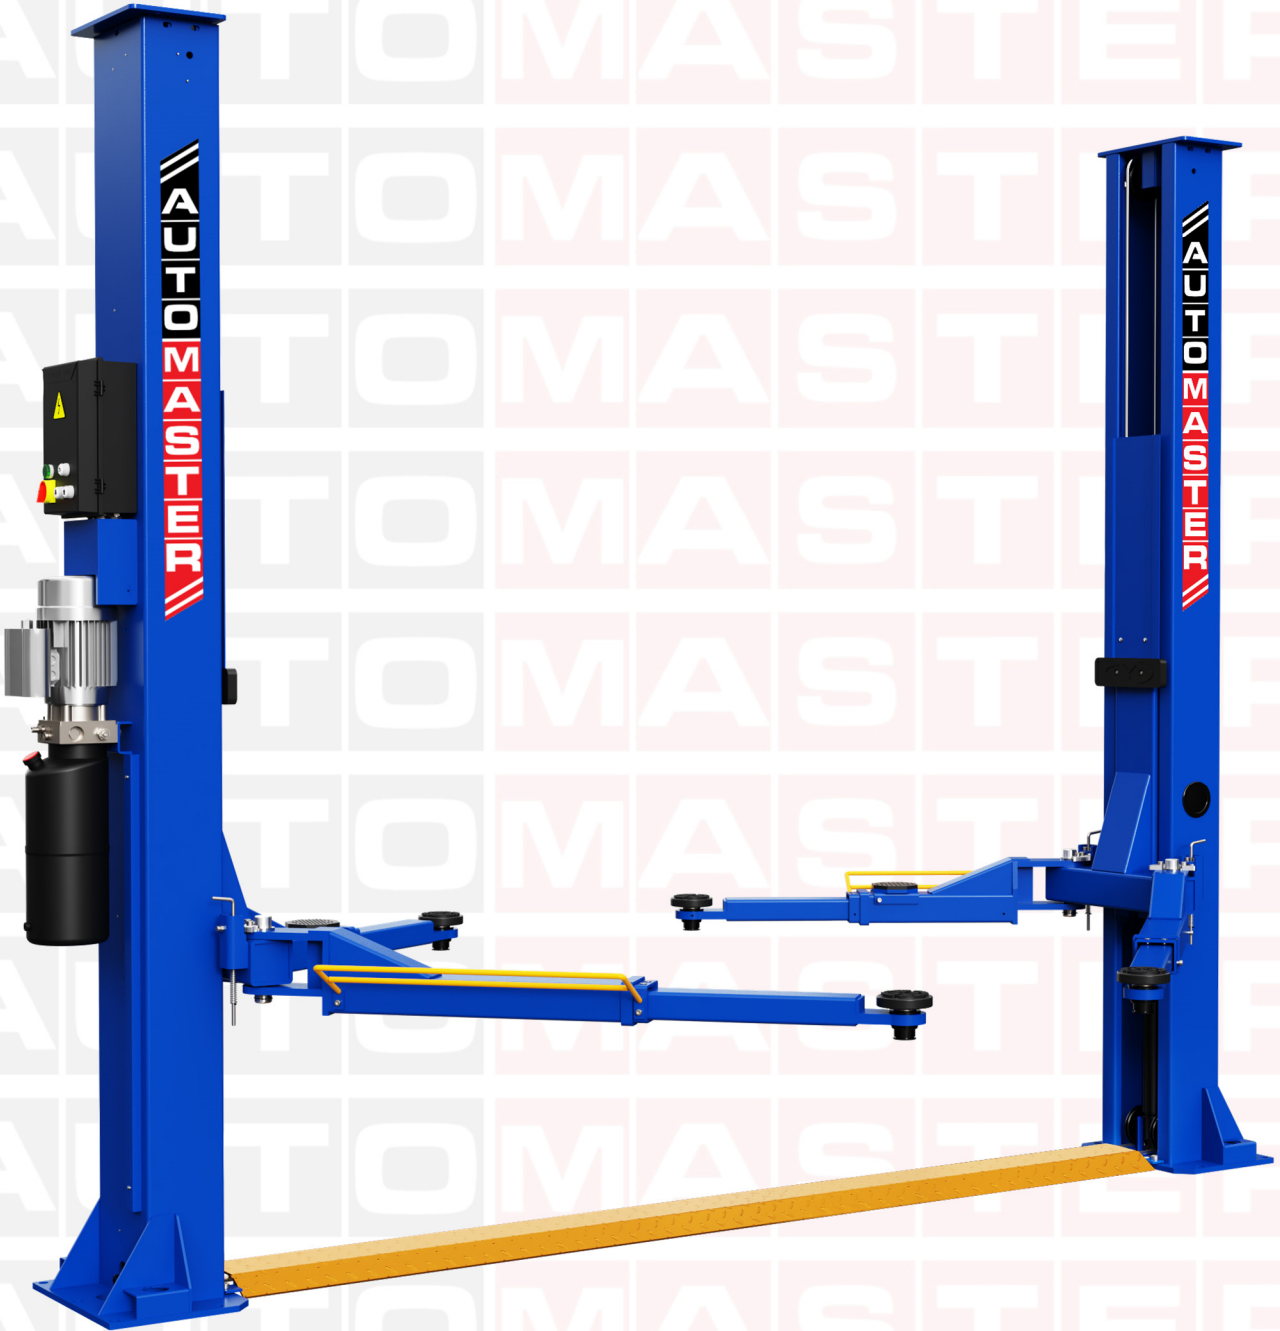

## Automaster AM-6140E

4000kg 2 Post Base Plate Hoist

# Automaster AM-6140E

## 4000kg 2 Post Base Plate Hoist

**OUR VICE-GRIP GUARANTEE**

If you're not happy, we replace or refund in full.

Automatic activating arm locks

SPECIFICATIONS	
Capacity	4000KG
Max lift height	1900 –2060mm
Min Height	98mm
Lifting Time (approx)	40 Sec
Weight	650kg
Power supply	230V 1PH or 380V 3Ph
Total height	2826mm
Warranty	3 years

### FEATURES

- Automatically activated electric locking system
- Full electric control- Operation is a simple single button to go up and lock button to rest the lift onto the locks. Down button to unlock and lower the lift.
- 2 stage front 2 stage rear asymmetric arm configuration for easy door opening and even weight loading
- Double screw up feet with 80mm 4x4 height extensions
- Suitable to lift large & small cars, vans, 4x4 & utes etc..
- Top quality motor & pump unit
- Rubber door protection pads on each column
- Low service costs
- Free 80mm long 4 x 4 adapters.
- Perfect for servicing of high roof vehicles and vans with roof mounted ladder racks.
- Great option for workshops with low roof height that can not fit a clearfloor lift
- Concrete minimum thickness is 150mm or 100mm with optional base plate extensions
- European CE Safety Certified
- Full 3 year warranty