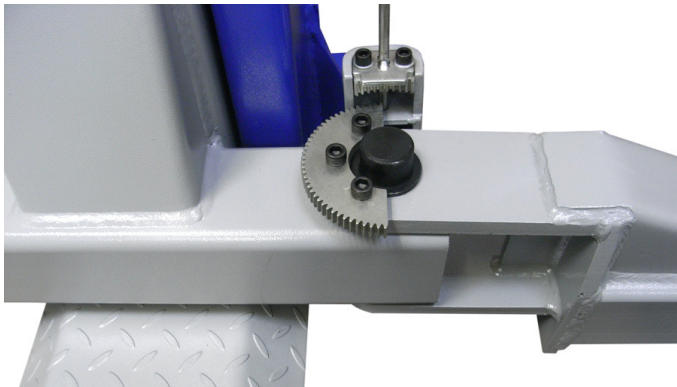

## Automaster AM-6140E

4000kg 2 Post Base Plate Hoist

## 4000kg 2 Post Base Plate Hoist

**OUR VICE-GRIP GUARANTEE**

If you're not happy, we replace or refund in full.

Automatic activating arm locks

SPECIFICATIONS	
Capacity	4000KG
Max lift height	1900 –2060mm
Min Height	98mm
Lifting Time (approx)	40 Sec
Weight	650kg
Power supply	230V 1PH or 380V 3Ph
Total height	2826mm
Warranty	3 years

### FEATURES

- Automatically activated electric locking system
- Full electric control- Operation is a simple single button to go up and lock button to rest the lift onto the locks. Down button to unlock and lower the lift.
- 2 stage front 2 stage rear asymmetric arm configuration for easy door opening and even weight loading
- Double screw up feet with 80mm 4x4 height extensions
- Suitable to lift large & small cars, vans, 4x4 & utes etc..
- Top quality motor & pump unit
- Rubber door protection pads on each column
- Low service costs
- Free 80mm long 4 x 4 adapters.
- Perfect for servicing of high roof vehicles and vans with roof mounted ladder racks.
- Great option for workshops with low roof height that can not fit a clearfloor lift
- Concrete minimum thickness is 150mm or 100mm with optional base plate extensions
- European CE Safety Certified
- Full 3 year warranty