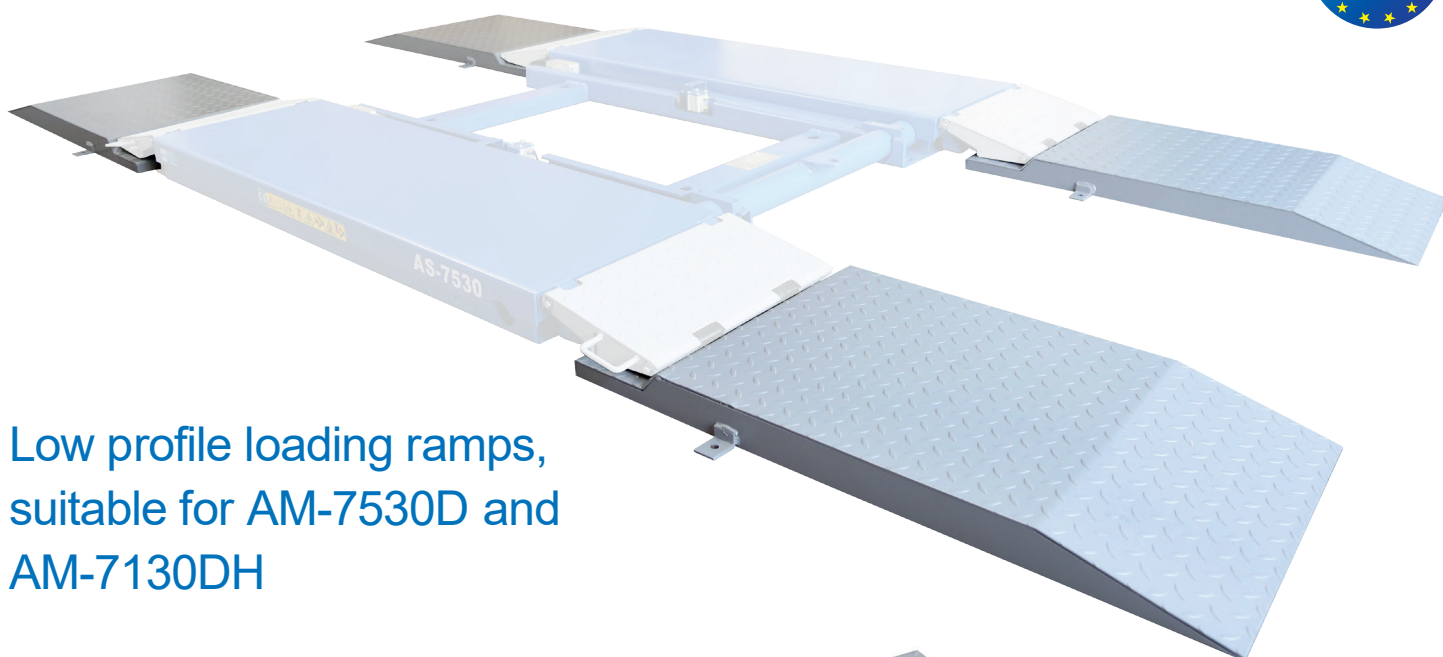

Low Profile Loading Ramps AM-7530D/AM-7130DH

Low profile loading ramps,
suitable for AM-7530D and
AM-7130DH

Dimensions in mm