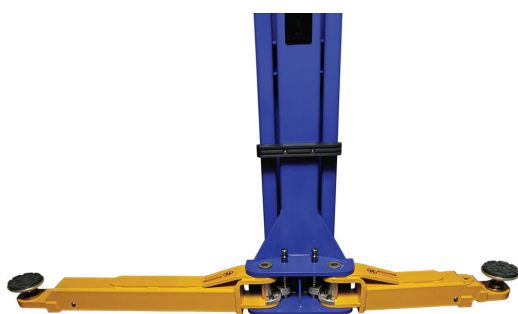

AUGUST DEALS

POWERREX KOREA®

$6,795 + GST Delivered & Installed

(Some locations may incur an extra travel charge)
(Hi-ab delivery not included in pricing)
(Electrical connection not included)

POWERREX KOREA SL-2900H 3 PHASE

- 100% MADE IN KOREA
- HIGH TOP CROSS BAR
- HIGH LIFTING HEIGHT
- HIGH SPEED MOTOR
- REMOTE CONTROL
- ELECTRONIC LOCKING SYSTEM
- 4 BUTTON CONTROL PANEL
  UP, LOCK, LOWER & DIRECT DOWN
- APPROVED TO THE AU/NZ SAFETY STANDARDS
- TWO HEIGHT SETTING OPTIONS
- OPTIONAL RATCHET FEET

SPECIFICATION

Model	SL-2900H
Lift Capacity	4000kg
Lifting Height	1945-2100mm
Min Height	100mm
Lifting Time (Approx 3PH)	30-40 Sec
Power Supply	380V 3 Phase
Overall Height - High/Low	3850/3600mm
Warranty	2 Years

www.automaster.co.nz

Henderson, Auckland - Hornby Christchurch

CALL TOLL-FREE: **0800 214 604** EMAIL: info@automaster.co.nz

Find us on
facebook

**AUTO
MASTER**