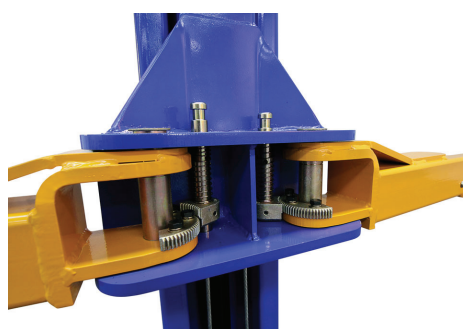

AUGUST DEALS

POWERREX KOREA®

$6,795 + GST Delivered & Installed

(Some locations may incur an extra travel charge)
(Hi-ab delivery not included in pricing)
(Electrical connection not included)

POWERREX KOREA SL-2900H 3 PHASE

- 100% MADE IN KOREA
- HIGH TOP CROSS BAR
- HIGH LIFTING HEIGHT
- HIGH SPEED MOTOR
- REMOTE CONTROL
- ELECTRONIC LOCKING SYSTEM
- 4 BUTTON CONTROL PANEL
  UP, LOCK, LOWER & DIRECT DOWN
- APPROVED TO THE AU/NZ SAFETY STANDARDS
- TWO HEIGHT SETTING OPTIONS
- OPTIONAL RATCHET FEET

SPECIFICATION

Model	SL-2900H
Lift Capacity	4000kg
Lifting Height	1945-2100mm
Min Height	100mm
Lifting Time (Approx 3PH)	30-40 Sec
Power Supply	380V 3 Phase
Overall Height - High/Low	3850/3600mm
Warranty	2 Years

www.automaster.co.nz

Henderson, Auckland - Hornby Christchurch

CALL TOLL-FREE: **0800 214 604** EMAIL: info@automaster.co.nz

Find us on
facebook

**AUTO
MASTER**